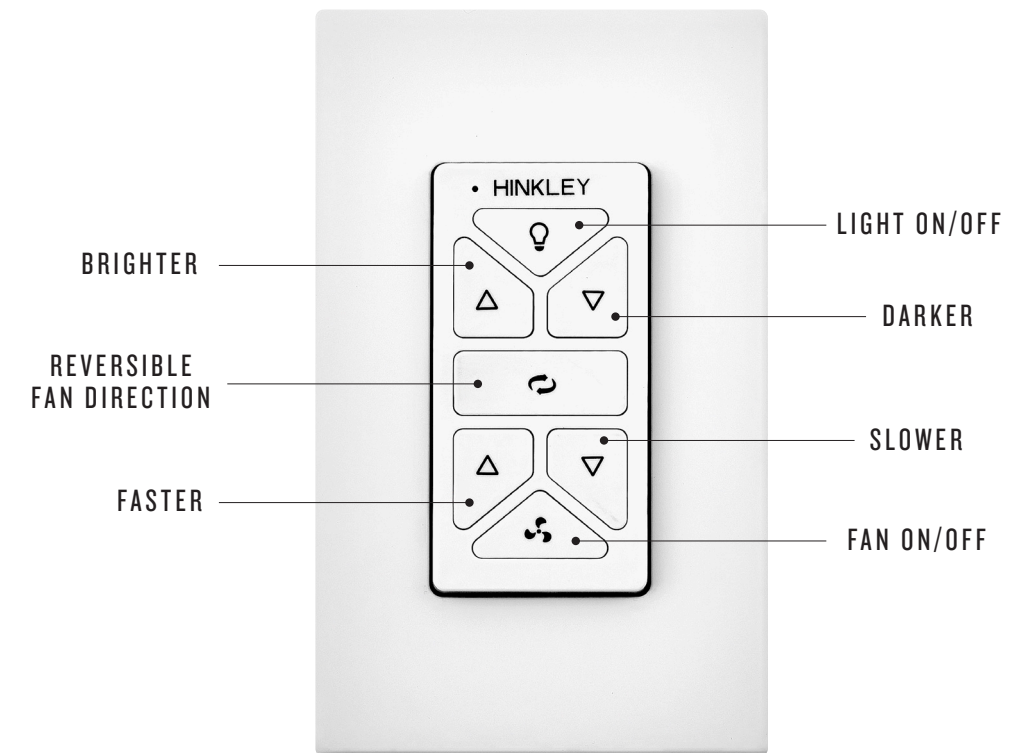

Say hello to...

HIRO

HINKLEY'S SMART FAN CONTROL SYSTEM

HIRO

A **HIGHLY INTELLIGENT** DESIGN FEATURING **REMOTE OPERATION**
FOR THE **ULTIMATE SMART HOME** CONNECTIVITY

HIRO's all-in-one wireless remote and wall control combines flexible operation for fan speed and light control with ease of installation for multiple configurations. Versatile and easy-to-use, HIRO requires no wires, is compatible with all Hinkley fans, and incorporates WiFi and highly-reliable RF technology – ensuring seamless communication between system components.

HIRO COMBINES FEATURES AND FUNCTIONALITY – A POSITIVE SPIN ON SMART FANS AND ACCESSORIES

- Includes a receiver with WiFi capability
- Configures for use as a **wall-mount control** or **handheld remote**
- Secures to a **flat wall** or a **single/multiple gang switch box**
- Nestles within a standard decorative opening face plate for a **contemporary** and **elegant aesthetic**
- Integrates with **other smart home products**, including voice assistants from Amazon and Google
- Operates with **existing receivers/controllers**. Additionally, existing wall and remote controls are compatible with the new WiFi controllers
- Features a **manual switch to turn off and on**, allowing for days when everything goes wrong – losing the remote or your WiFi is down

OPTIONS INCLUDED IN BOX:

FACE PLATE
BRACKET

DECORATIVE
FACE PLATE

WALL
CRADLE

OR

SWITCH
CRADLE

HIRO
REMOTE

With the wall bracket, wall cradle, decorative style face plate, and remote transmitter, HIRO mounts on the wall without needing an electrician or additional wiring. HIRO is also compatible with any decorator-style face plate and is easily retrofitted to any gang/receptacle location.